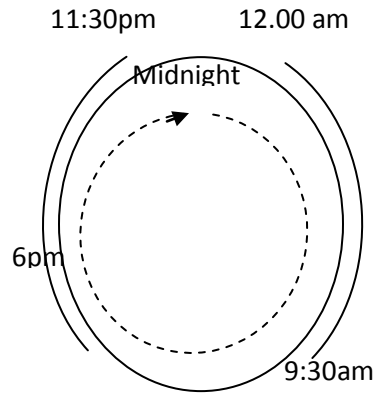

ST. LUCIE WEST SERVICES DISTRICT

IRRIGATION SCHEDULE

As of April 20, 2009

(Restriction to irrigate once a week per address)

**Monday Odd
Residential Address
6:00pm – 11:30pm**

**Tuesday Even
Residential Address
12:00am – 9:30am**

**Wednesday
NO IQ**

**Thursday Even
Residential Address
6:00am – 11:30am**

**Friday Odd
Residential Address
12:00am – 9:30am**

**2pm -6pm
Pumps on for
Maintenance**

**2pm -6pm
Pumps on for
Maintenance**