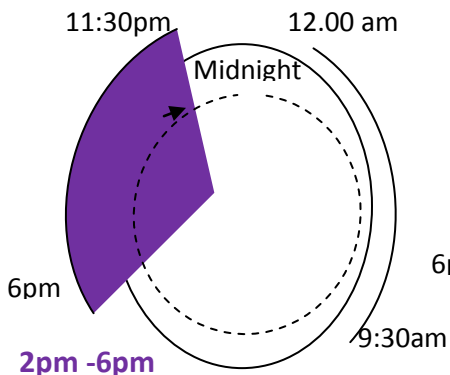

ST. LUCIE WEST SERVICES DISTRICT

IRRIGATION SCHEDULE

As of April 20, 2009

(Restriction to irrigate once a week per address)

**Monday Odd
Residential Address
6:00pm – 11:30pm**

**Tuesday Even
Residential Address
12:00am – 9:30am**

**Wednesday
NO IQ**

**Thursday Even
Residential Address
6:00am – 11:30am**

**Friday Odd
Residential Address
12:00am – 9:30am**

**2pm -6pm
Pumps on for
Maintenance**

**2pm -6pm
Pumps on for
Maintenance**