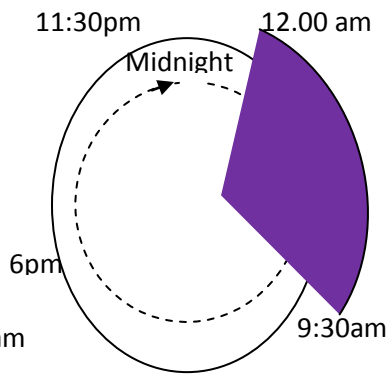

ST. LUCIE WEST SERVICES DISTRICT

IRRIGATION SCHEDULE

As of April 20, 2009

(Restriction to irrigate once a week per address)

**Monday Odd
Residential Address
6:00pm – 11:30pm**

**Tuesday Even
Residential Address
12:00am – 9:30am**

**Wednesday
NO IQ**

**Thursday Even
Residential Address
6:00am – 11:30am**

**Friday Odd
Residential Address
12:00am – 9:30am**

**2pm -6pm
Pumps on for
Maintenance**

**2pm -6pm
Pumps on for
Maintenance**