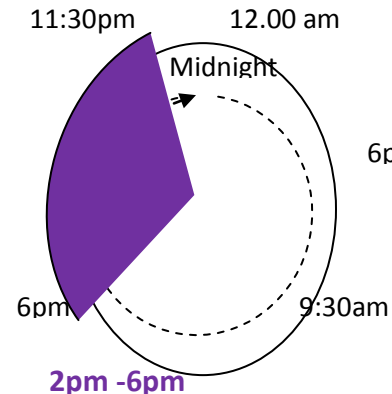

ST. LUCIE WEST SERVICES DISTRICT

IRRIGATION SCHEDULE

As of April 20, 2009

(Restriction to irrigate once a week per address)

**Monday Odd
Residential Address
6:00pm – 11:30pm**

**Tuesday Even
Residential Address
12:00am – 9:30am**

**Wednesday
NO IQ**

**Thursday Even
Residential Address
6:00am – 11:30am**

**Friday Odd
Residential Address
12:00am – 9:30am**

**2pm -6pm
Pumps on for
Maintenance**

**2pm -6pm
Pumps on for
Maintenance**